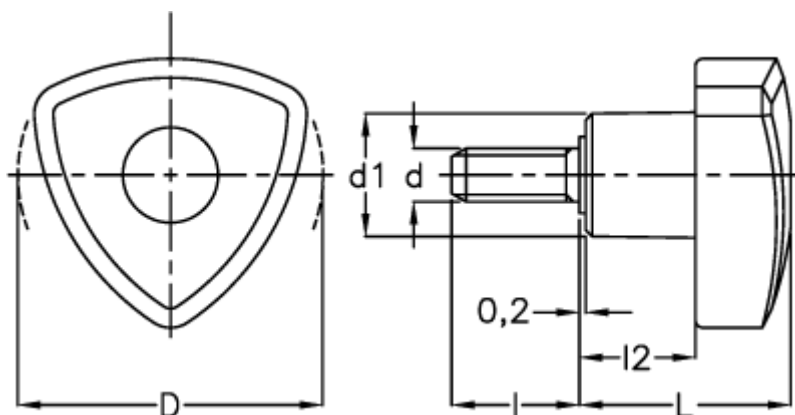

Article number: 2302084241

Description: E+G Lock knob
VTR.60 p-M10x20

Measures

| | |
|------|-------|
| d | = 60 |
| d1 | = 22 |
| d 6g | = M10 |
| l | = 20 |
| L | = 41 |
| l2 | = 22 |